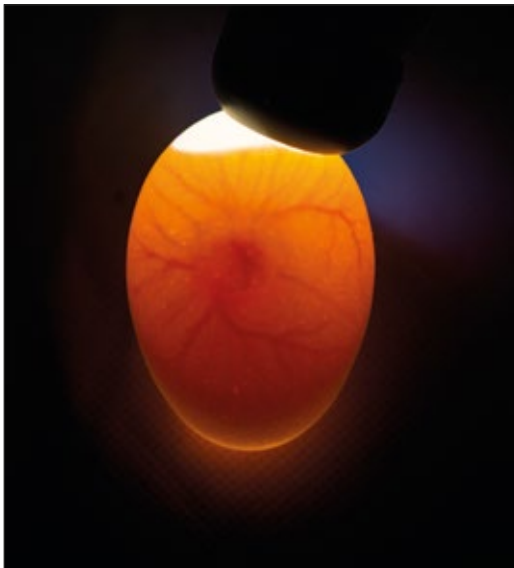

Egg candler

Egg candler with high power led + adapter & battery pack

EXTREMELY POWERFUL

VERY LONG LIFE LED

2 PLACEMENTS INCLUDED

SL-PL

Low cost model: SL-SF

PRODUCT DETAILS

Also available in UK-Model

Also available in USA-Model

Also available in AUS-Model

Art. code	Description	Size and weight	Packing
SL-PL	Eggtester Powerlux with "high power LED" 220 VOLT/ 12 VOLT/ 1 WATT incl. Adapter and battery pack included.	155 x 40 x 32 mm 230 g	35 x 28 x 23 cm 1 pc / plastic zipbag/ 40 pcs / carton
SL-SF	Eggtester Super Flash 220 VOLT/ 15 WATT Incl. 2 m (plug) cord.	140 x 40 x 32 mm 175 g	31 x 29 x 23 cm 1 pc / plastic zipbag/ 40 pcs / carton
SL-SFL	Spare bulbs for SL-SF, set of 5		